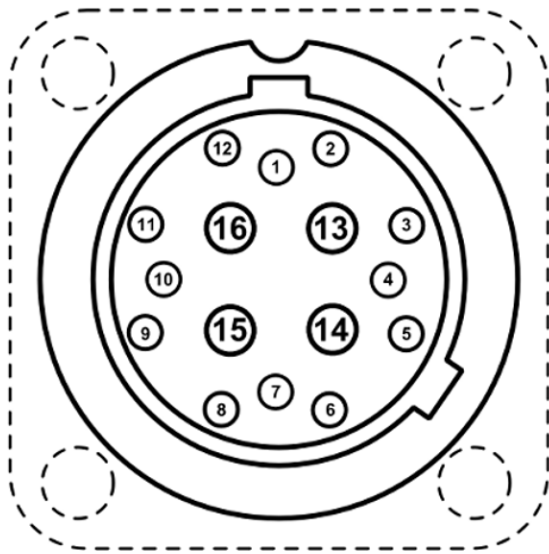

3M-16-[]R

Front View

Rear View
(Insert Only)

Maximum			
	Current	Voltage	Wire size
#16	12A	500V	14 AWG
#22	2A	500V	22 AWG

No.	Description	Wire/ Fiber	Current/ Frequency	Voltage/ Mode	No.	Description	Wire/ Fiber	Current/ Frequency	Voltage/ Mode
1					9				
2					10				
3					11				
4					12				
5					13				
6					14				
7					15				
8					16				