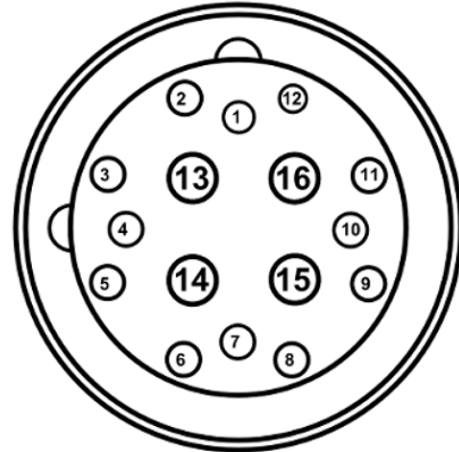

3M-16-[]R

Front View

Rear View
(Insert Only)

Maximum			
	Current	Voltage	Wire size
#16	12A	500V	14 AWG
#22	2A	500V	22 AWG

No.	Description	Wire/ Fiber	Current/ Frequency	Voltage/ Mode	No.	Description	Wire/ Fiber	Current/ Frequency	Voltage/ Mode
1					9				
2					10				
3					11				
4					12				
5					13				
6					14				
7					15				
8					16				