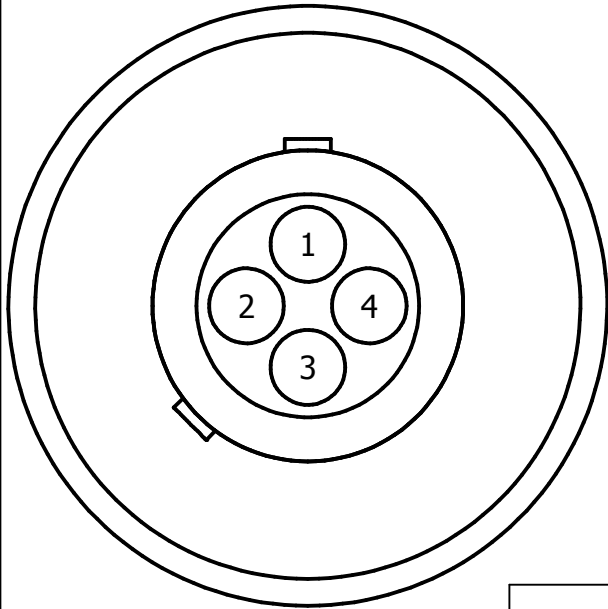

PIN CONFIGURATION AND WIRING DATA SHEET

3M Cable Plug

4-10

3M-PIS-4

FACE VIEW

REAR VIEW
(INSERT)

MAXIMUM			
	CURRENT	VOLTAGE	WIRE SIZE
#10	33A	500	10 AWG

NO.	DESCRIPTION	WIRE	CURRENT	VOLTAGE	NO.	DESCRIPTION	WIRE	CURRENT	VOLTAGE
1									
2									
3									
4									