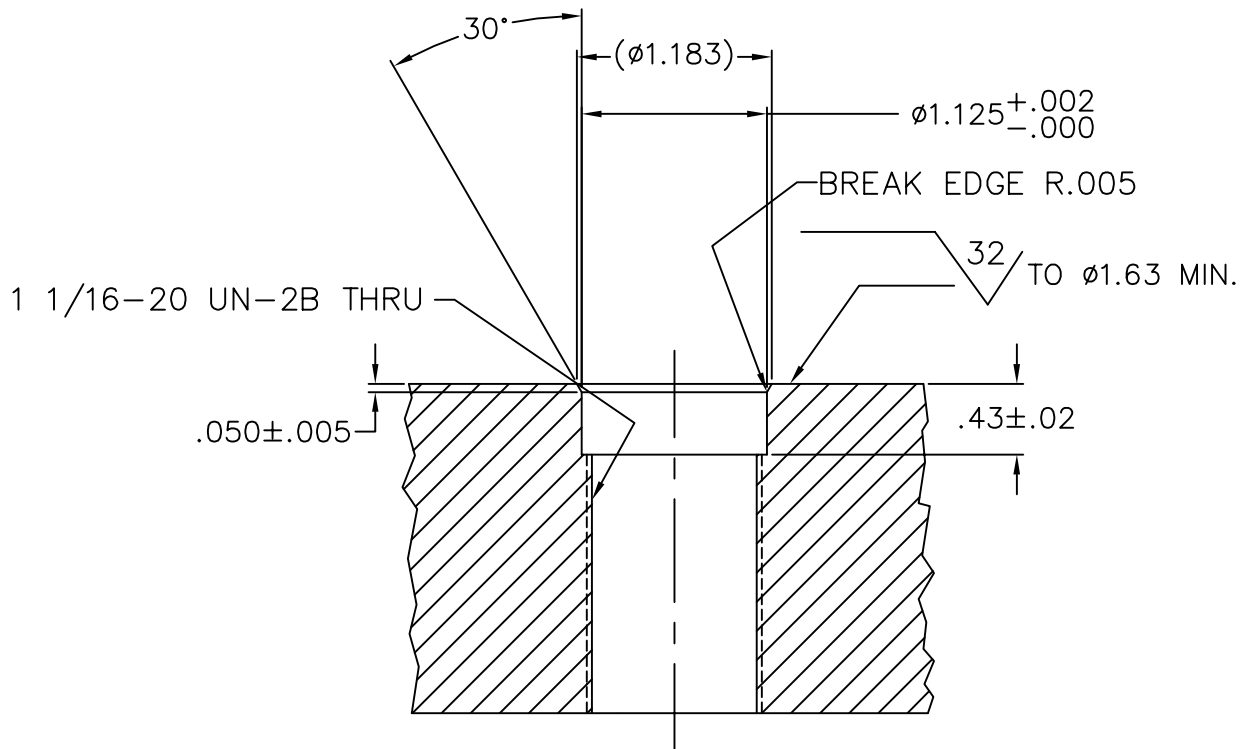

40-401-002-00

MILLENNIUM
SERIES

30-OR

RECOMMENDED MOUNTING CONFIGURATIONS

THREADED
BULKHEAD
HOLE

30-OR

1720 Fiske Place Oxnard, California 93033-1863
Phone: (805) 487-5393 FAX: (805) 487-0427 Email: service@birns.com
www.birns.com