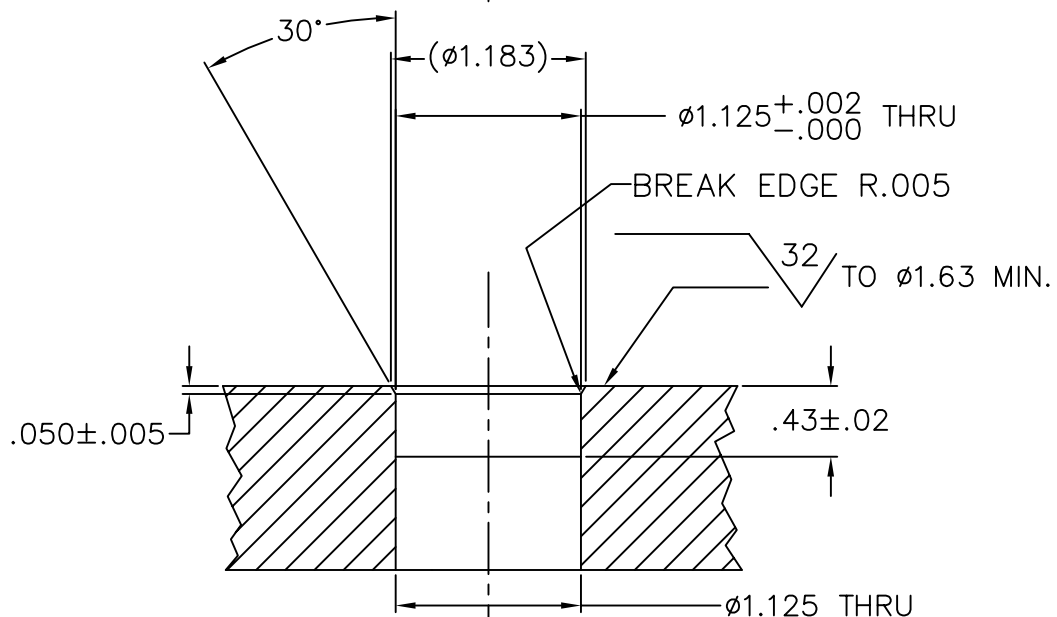

40-401-003-01

MILLENNIUM  
SERIES

30-OR

RECOMMENDED MOUNTING CONFIGURATIONS

BULKHEAD  
THRU-HOLE

WASHER & JAM NUT SET,  
24I-113

30-OR

1720 Fiske Place Oxnard, California 93033-1863  
Phone: (805) 487-5393 FAX: (805) 487-0427 Email: [service@birns.com](mailto:service@birns.com)  
[www.birns.com](http://www.birns.com)