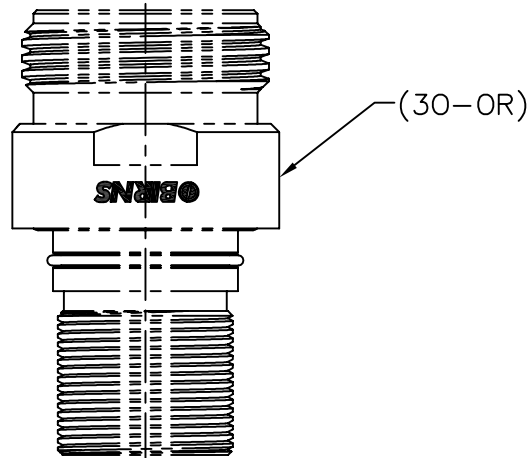

40-401-003-01

MILLENNIUM  
SERIES

30-OR

RECOMMENDED MOUNTING CONFIGURATIONS

BULKHEAD  
THRU-HOLE

WASHER & JAM NUT SET,  
24I-113

30-OR

1720 Fiske Place Oxnard, California 93033-1863  
Phone: (805) 487-5393 FAX: (805) 487-0427 Email: [service@birns.com](mailto:service@birns.com)  
[www.birns.com](http://www.birns.com)