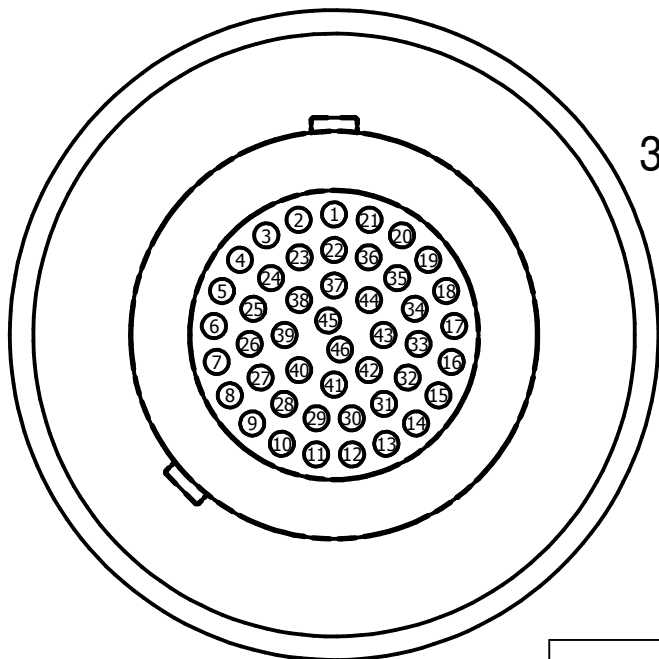

## PIN CONFIGURATION AND WIRING DATA SHEET

30 Cable Plug

46-22

30-PIS-46

FACE VIEW

 REAR VIEW  
(INSERT)

MAXIMUM			
	CURRENT	VOLTAGE	WIRE SIZE
#22	2A	500 V	22 AWG

NO.	DESCRIPTION	WIRE/ FIBER	CURRENT/ FREQUENCY	VOLTAGE/ MODE	NO.	DESCRIPTION	WIRE/ FIBER	CURRENT/ FREQUENCY	VOLTAGE/ MODE
1					17				
2					18				
3					19				
4					20				
5					21				
6					22				
7					23				
8					24				
9					25				
10					26				
11					27				
12					28				
13					29				
14					30				
15					31				
16					32				

PROJECT

CONNECTOR

LOCATION

PIN CONFIGURATION AND WIRING DATA SHEET  
 30 Cable Plug  
 46-22

30-PIS-46

NO.	DESCRIPTION	WIRE/ FIBER	CURRENT/ FREQUENCY	VOLTAGE/ MODE	NO.	DESCRIPTION	WIRE/ FIBER	CURRENT/ FREQUENCY	VOLTAGE/ MODE
33									
34									
35									
36									
37									
38									
39									
40									
41									
42									
43									
44									
45									
46									